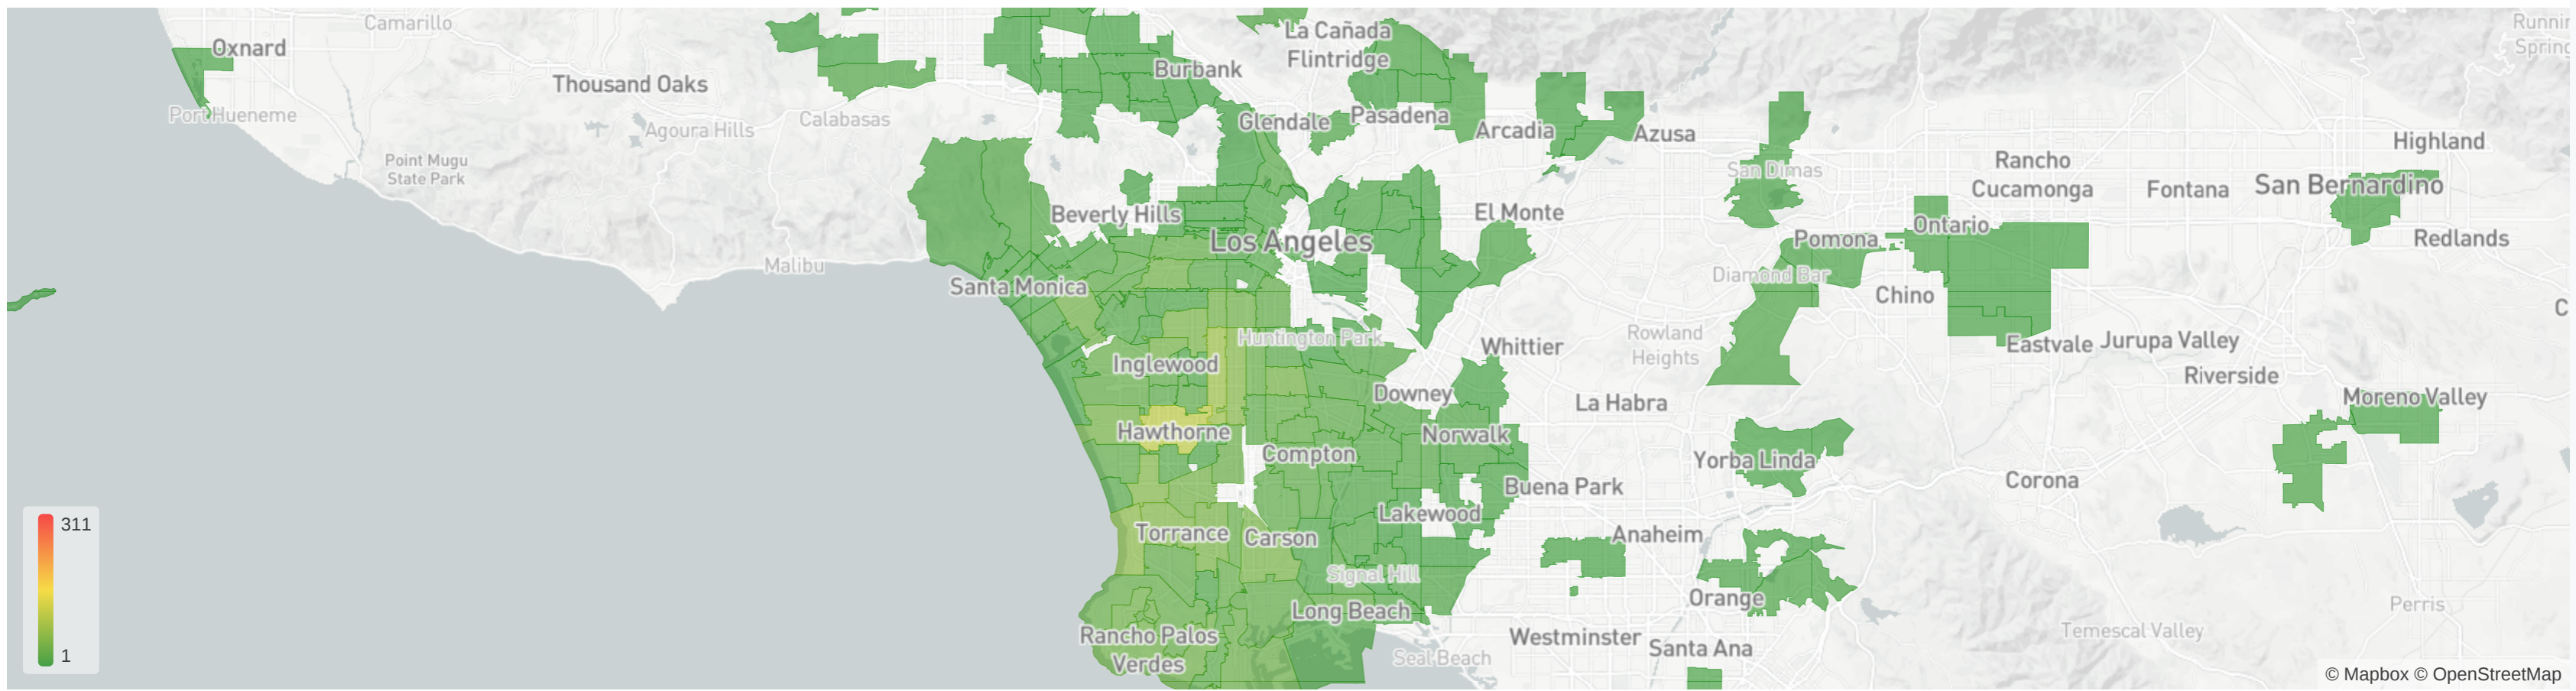

Customer Heatmap

Top 25 Zip Codes by Guest Days